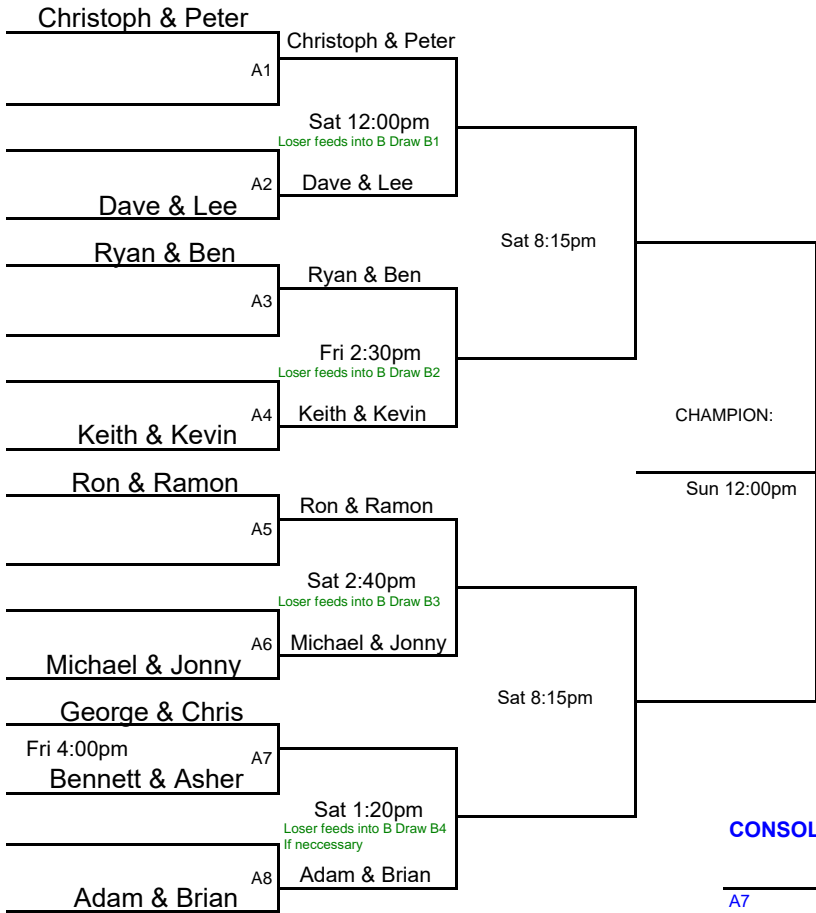

Men's B Doubles

CONSOLATION